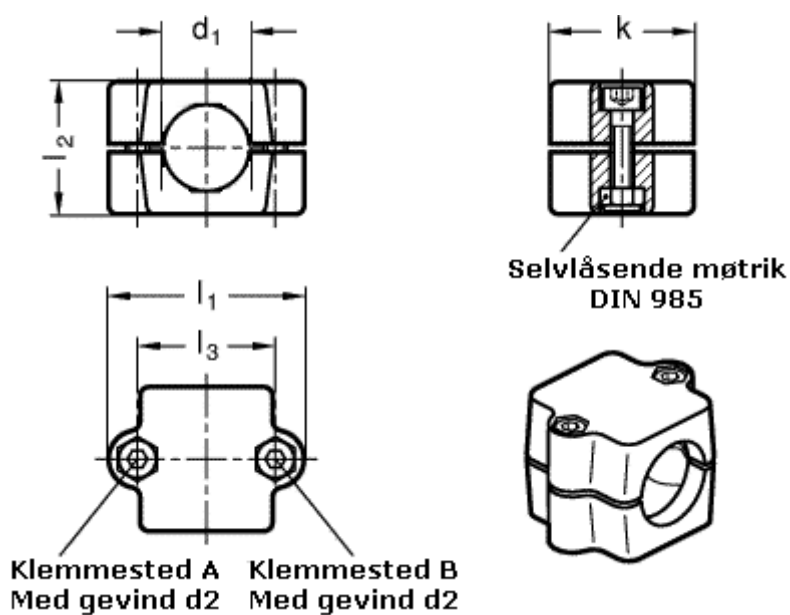

Article number: 20241B45112BL
Description: E+G Tube connector
GN 241-B45-11-BL

Measures

d1 = 45
d2 = M10
k = 76
l1 = 98
l2 = 70
l3 = 73